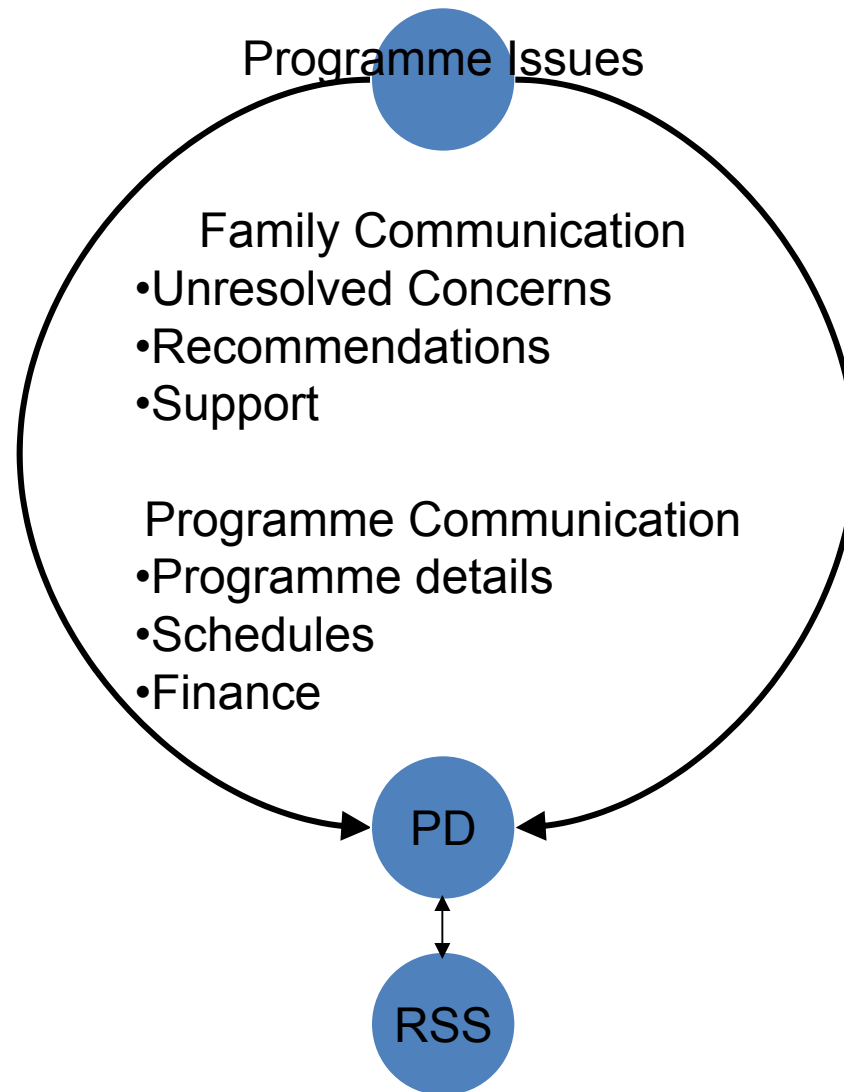

# Programme Communication Loop

Coach/Coordinator  
Communication

- Resources
- Hill Space
- Payroll
- Schedules
- Issue/concerns
- Policies/procedures
- “Temperature Checks”

Coach/Programme Director  
Communication

# Family to Programme Communication Loop

Club Issues

Family Communication

- Unresolved Concerns
- Recommendations
- Support

Club Communication

- Volunteer requirements
- Uniforms
- Grants and fundraising
- Social activities
- Some resources