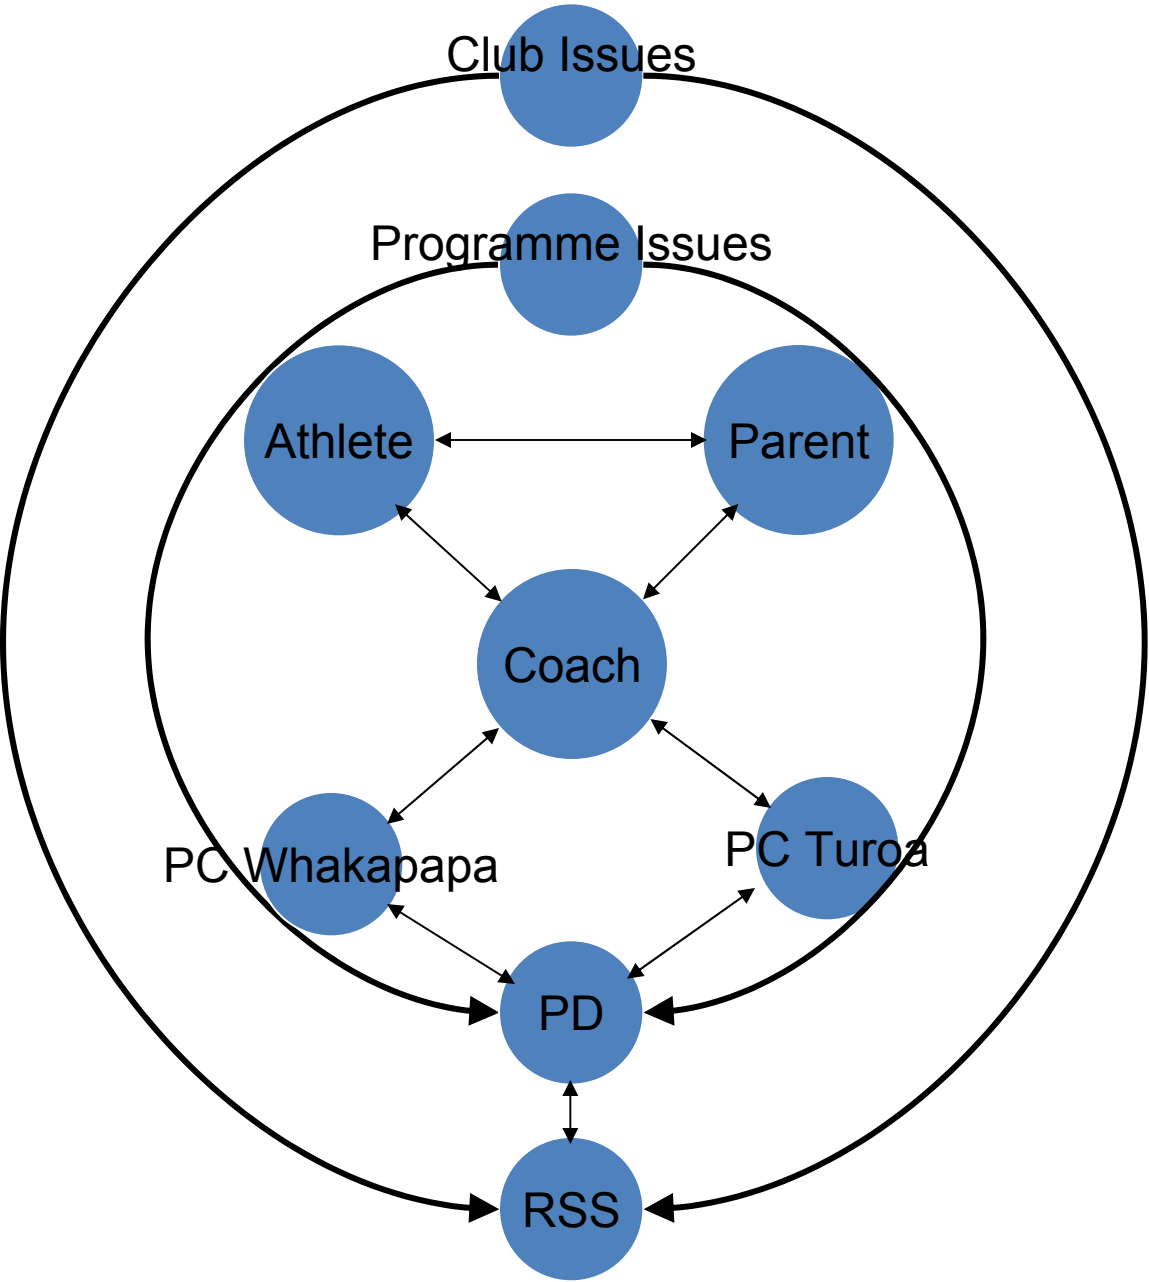

Communication  
Flow Chart

## Central Communication Loop

# Programme Communication Loop

Coach/Coordinator  
Communication

- Resources
- Hill Space
- Payroll
- Schedules
- Issue/concerns
- Policies/procedures
- “Temperature Checks”

Coach/Programme Director  
Communication