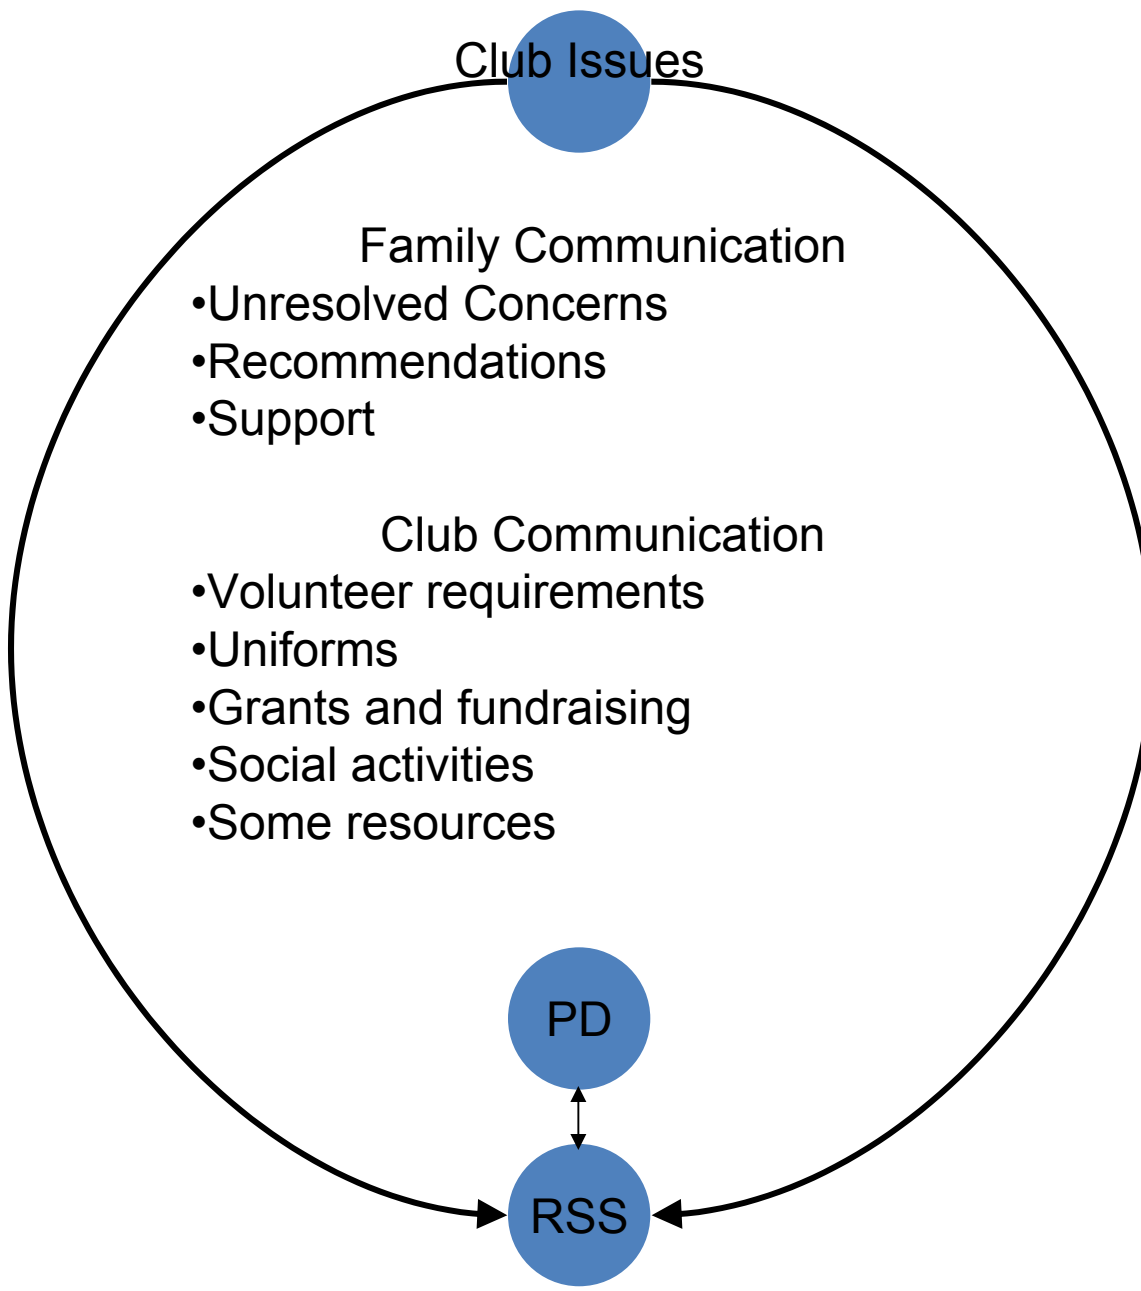

# Programme Communication Loop

Coach/Coordinator  
Communication

- Resources
- Hill Space
- Payroll
- Schedules
- Issue/concerns
- Policies/procedures
- “Temperature Checks”

Coach/Programme Director  
Communication

- Contracts & employment matters
- Training & guidance
- Unresolved family concerns
- Unresolved code of conduct issues

Coordinator/PD Communication

- All programme matters

# Family to Programme Communication Loop

Club Issues

Family Communication

- Unresolved Concerns
- Recommendations
- Support

Club Communication

- Volunteer requirements
- Uniforms
- Grants and fundraising
- Social activities
- Some resources